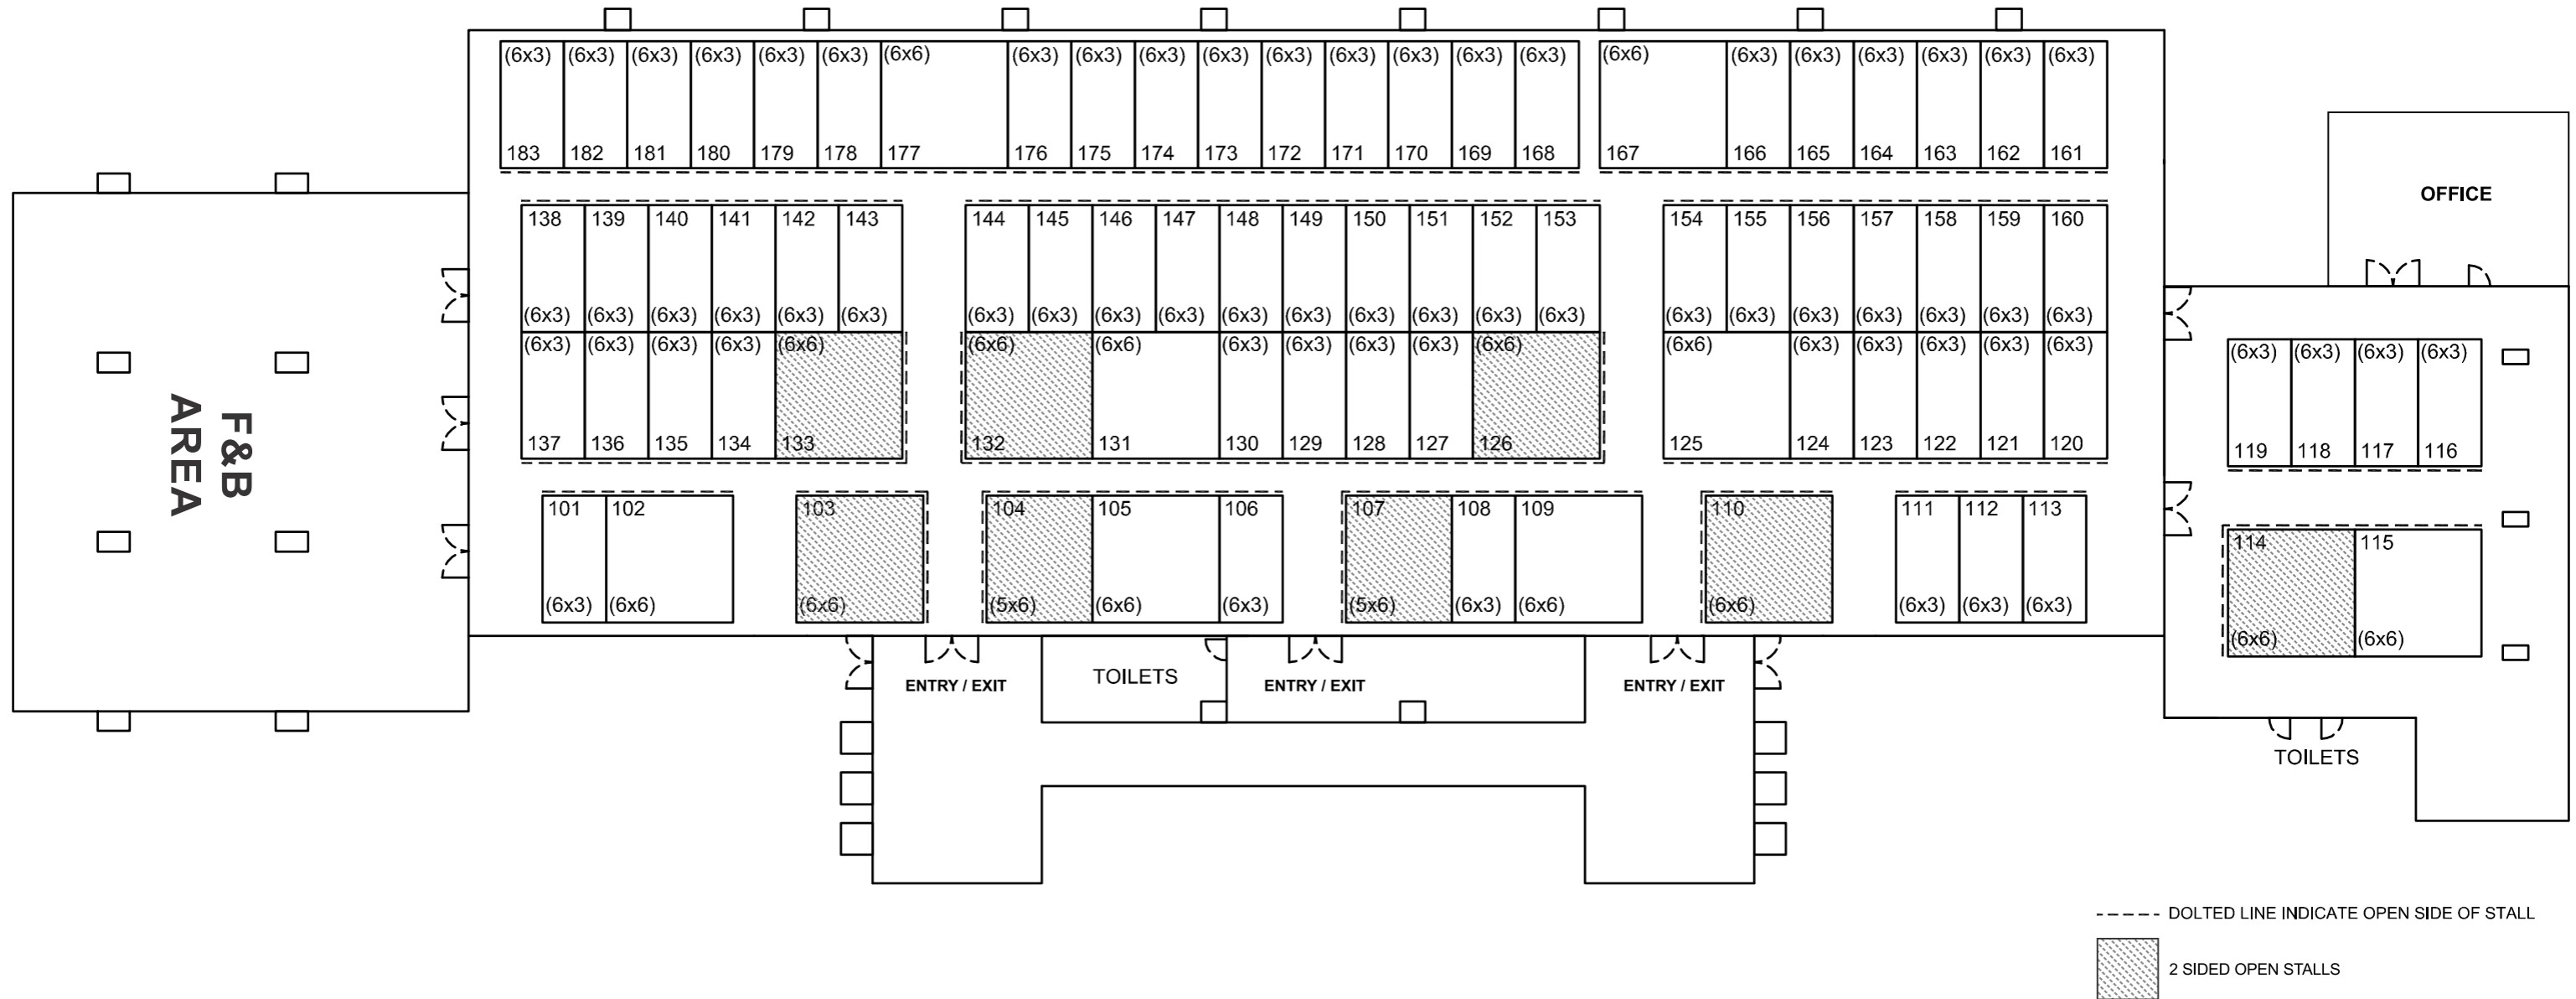

**24<sup>TH</sup> - 25<sup>TH</sup>**  
 November, 2021.

Hotel Sahara Star  
 Nehru Road, Near Mumbai Domestic Airport,  
 Navpada, Vile Parle (East), Mumbai - 400 099.

# PROPOSED FLOOR PLAN

Though due care has been taken in preparing the Floor Plan. CMAI reserves the right to alter, vary, enlarge, reduce the Floor Plan as may be required from time to time. However, abundant care would be exercised to ensure that the Participants are not in anyway inconvenienced.